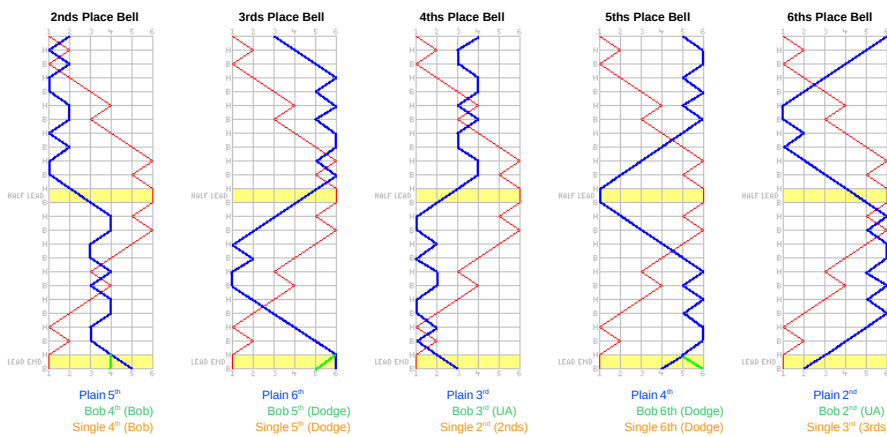

The Cambridge Family of Surprise Minor – Part 1

Cambridge Surprise Minor
56 at the half-lead, 12 at the lead-end.

Primrose Surprise Minor
56 at the half-lead, 16 at the lead-end.

Ipswich Surprise Minor
16 at the half-lead, 12 at the lead-end.

Norfolk Surprise Minor
16 at the half-lead, 16 at the lead-end.

The Cambridge Family of Surprise Minor – Part 2

King Edward Surprise Minor

36 at the half-lead, 12 at the lead-end.

Queen Mary Surprise Minor

36 at the half-lead, 16 at the lead-end.

Smeaton Surprise Minor

16 at the half-lead, 16 at the lead-end. Think 'Double Norfolk'