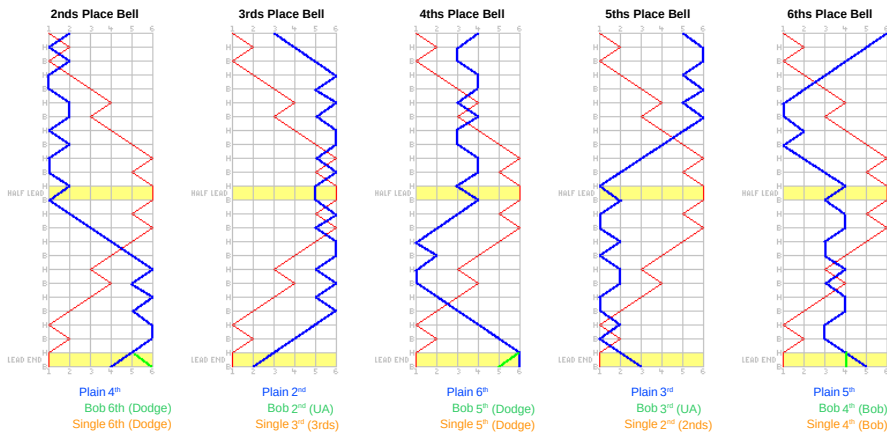

The Cambridge Family of Surprise Minor – Part 1

Cambridge Surprise Minor
56 at the half-lead, 12 at the lead-end.

Primrose Surprise Minor
56 at the half-lead, 16 at the lead-end.

Ipswich Surprise Minor
16 at the half-lead, 12 at the lead-end.

Norfolk Surprise Minor
16 at the half-lead, 16 at the lead-end.

The Cambridge Family of Surprise Minor – Part 2

King Edward Surprise Minor

36 at the half-lead, 12 at the lead-end.

Queen Mary Surprise Minor

36 at the half-lead, 16 at the lead-end.

Smeaton Surprise Minor

16 at the half-lead, 16 at the lead-end. Think 'Double Norfolk'