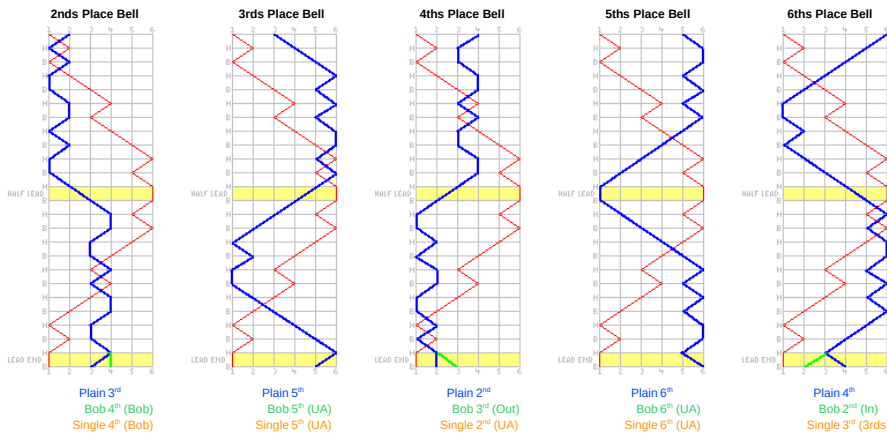

The Cambridge Family of Surprise Minor – Part 1

Cambridge Surprise Minor
56 at the half-lead, 12 at the lead-end.

Primrose Surprise Minor
56 at the half-lead, 16 at the lead-end.

Ipswich Surprise Minor
16 at the half-lead, 12 at the lead-end.

Norfolk Surprise Minor
16 at the half-lead, 16 at the lead-end.

The Cambridge Family of Surprise Minor – Part 2

King Edward Surprise Minor

36 at the half-lead, 12 at the lead-end.

Queen Mary Surprise Minor

36 at the half-lead, 16 at the lead-end.

Smeaton Surprise Minor

16 at the half-lead, 16 at the lead-end. Think 'Double Norfolk'