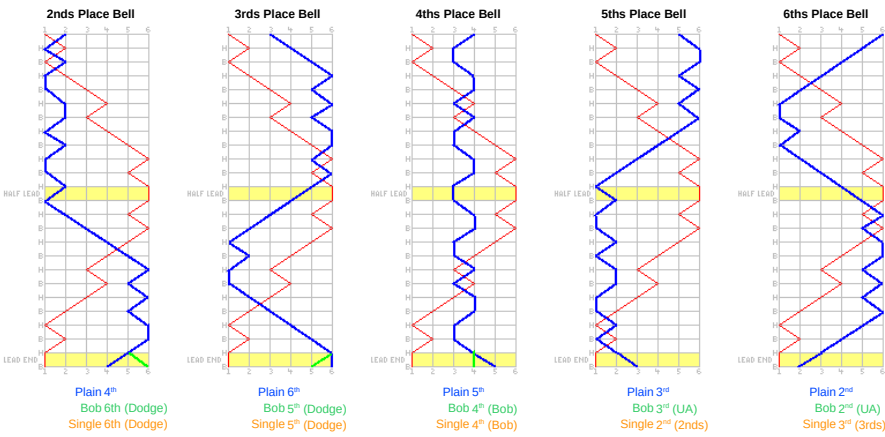

Queen Mary Surprise Minor

36 at the half-lead, 16 at the lead-end.