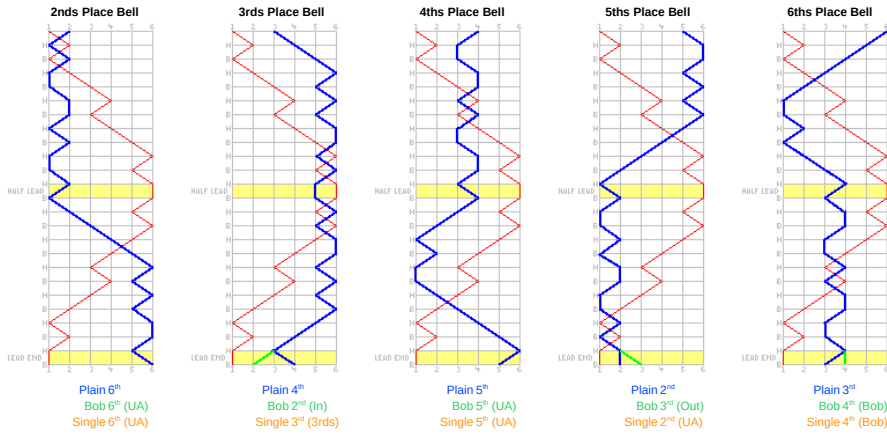

The Cambridge Family of Surprise Minor – Part 1

Cambridge Surprise Minor
56 at the half-lead, 12 at the lead-end.

Primrose Surprise Minor
56 at the half-lead, 16 at the lead-end.

Ipswich Surprise Minor
16 at the half-lead, 12 at the lead-end.

Norfolk Surprise Minor
16 at the half-lead, 16 at the lead-end.

The Cambridge Family of Surprise Minor – Part 2

King Edward Surprise Minor

36 at the half-lead, 12 at the lead-end.

Queen Mary Surprise Minor

36 at the half-lead, 16 at the lead-end.

Smeaton Surprise Minor

16 at the half-lead, 16 at the lead-end. Think 'Double Norfolk'