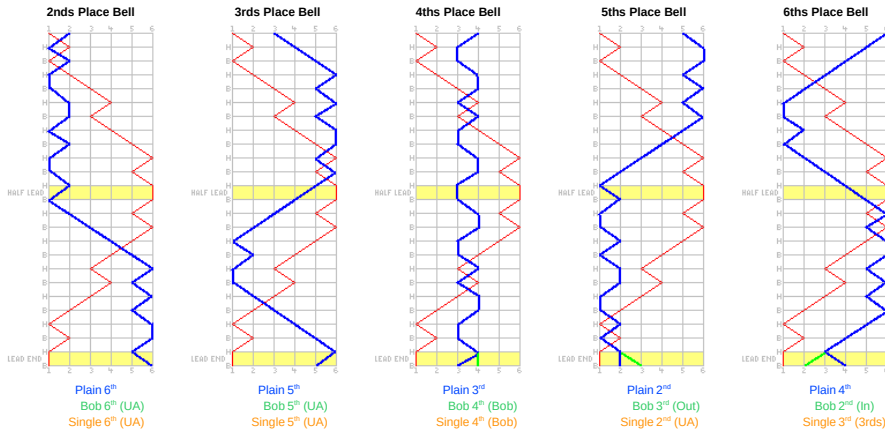

The Cambridge Family of Surprise Minor – Part 2

King Edward Surprise Minor

36 at the half-lead, 12 at the lead-end.